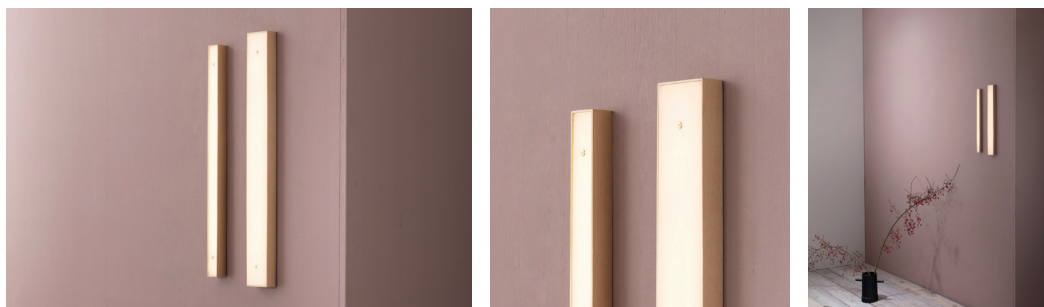

SIM

Designed by
Peter Straka
Vienna 2016

LED technology and craftsmanship combine in SIM, a new series of wall lights developed specifically for use in the bathroom and hallway.

Clean and refined, a letter box-shaped 500 mm brass base supports a clear and even panel of light that can sit flush with the wall, recessed or extended outwards to suit the space. Like the rest of KAIA's collection, the SIM series is available in a number of new bespoke finishes including a rich and dark patinated brass expertly oxidised by a team of knowledgeable craftsman in a small workshop in England.

SIM Frame Small 50

Type	Wall/ Ceiling light
Material	Solid brass
Environment	Indoors
Dimensions	504 x 35 x 24 mm
Weight	1,5 kg
Certification	IP44 CE
Lamping*	LED technology: 24V, 7W, 2700K, dimmable, 742lm
180 01 207	brushed, oiled and waxed brass
180 01 208	brushed, oiled and waxed patinated brass

S I M

Frame Small 100

Type	Wall/ Ceiling light
Material	Solid brass
Environment	Indoors
Dimensions	1000 x 35 x 24 mm
Weight	2 kg
Certification	IP44 CE
Lamping*	LED technology: 24V, 14W, 2700K, dimmable, 1484lm
180 05 207	brushed, oiled and waxed brass
180 05 208	brushed, oiled and waxed patinated brass

S I M

Frame Large 50

Type	Wall/ Ceiling light
Material	Solid brass
Environment	Indoors
Dimensions	540 x 80 x 24 mm
Weight	2 kg
Certification	IP44 CE
Lamping*	LED technology: 24V, 14W, 2700K, dimmable, 1500lm
180 02 207	brushed, oiled and waxed brass
180 02 208	brushed, oiled and waxed patinated brass