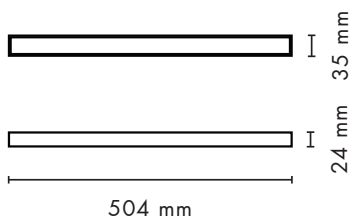

SIM

Designed by
Peter Straka
Vienna 2016

LED technology and craftsmanship combine in SIM, a new series of wall lights developed specifically for use in the bathroom and hallway.

Clean and refined, a letter box-shaped 500 mm brass base supports a clear and even panel of light that can sit flush with the wall, recessed or extended outwards to suit the space. Like the rest of KAIA's collection, the SIM series is available in a number of new bespoke finishes including a rich and dark patinated brass expertly oxidised by a team of knowledgeable craftsman in a small workshop in England.

SIM Frame Small 50

Type	Wall/ Ceiling light
Material	Solid brass
Environment	Indoors
Dimensions	504 x 35 x 24 mm
Weight	1,5 kg
Certification	IP44 CE
Lamping*	LED technology: 24V, 7W, 2700K, dimmable, 742lm
180 01 207	brushed, oiled and waxed brass
180 01 208	brushed, oiled and waxed patinated brass

S I M

Frame Small 100

Type	Wall/ Ceiling light
Material	Solid brass
Environment	Indoors
Dimensions	1000 x 35 x 24 mm
Weight	2 kg
Certification	IP44 CE
Lamping*	LED technology: 24V, 14W, 2700K, dimmable, 1484lm
180 05 207	brushed, oiled and waxed brass
180 05 208	brushed, oiled and waxed patinated brass

S I M

Frame Large 50

Type	Wall/ Ceiling light
Material	Solid brass
Environment	Indoors
Dimensions	540 x 80 x 24 mm
Weight	2 kg
Certification	IP44 CE
Lamping*	LED technology: 24V, 14W, 2700K, dimmable, 1500lm
180 02 207	brushed, oiled and waxed brass
180 02 208	brushed, oiled and waxed patinated brass