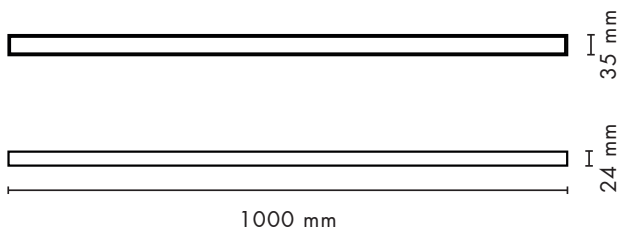

SIM

Designed by
Peter Straka
Vienna 2016

LED technology and craftsmanship combine in SIM, a new series of wall lights developed specifically for use in the bathroom and hallway.

Clean and refined, a letter box-shaped 500 mm brass base supports a clear and even panel of light that can sit flush with the wall, recessed or extended outwards to suit the space. Like the rest of KAIA's collection, the SIM series is available in a number of new bespoke finishes including a rich and dark patinated brass expertly oxidised by a team of knowledgeable craftsman in a small workshop in England.

SIM Frame Small 50

Type	Wall/ Ceiling light
Material	Solid brass
Environment	Indoors
Dimensions	504 x 35 x 24 mm
Weight	1,5 kg
Certification	IP44 CE
Lamping*	LED technology: 24V, 7W, 2700K, dimmable, 742lm
180 01 207	brushed, oiled and waxed brass
180 01 208	brushed, oiled and waxed patinated brass

S I M

Frame Small 100

Type	Wall/ Ceiling light
Material	Solid brass
Environment	Indoors
Dimensions	1000 x 35 x 24 mm
Weight	2 kg
Certification	IP44 CE
Lamping*	LED technology: 24V, 14W, 2700K, dimmable, 1484lm
180 05 207	brushed, oiled and waxed brass
180 05 208	brushed, oiled and waxed patinated brass

S I M

Frame Large 50

Type	Wall/ Ceiling light
Material	Solid brass
Environment	Indoors
Dimensions	540 x 80 x 24 mm
Weight	2 kg
Certification	IP44 CE
Lamping*	LED technology: 24V, 14W, 2700K, dimmable, 1500lm
180 02 207	brushed, oiled and waxed brass
180 02 208	brushed, oiled and waxed patinated brass