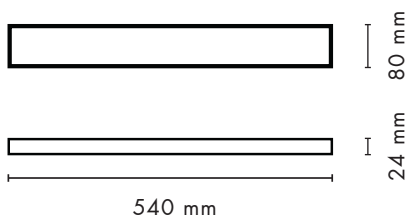

SIM Frame Small 50

Type	Wall/ Ceiling light
Material	Solid brass
Environment	Indoors
Dimensions	504 x 35 x 24 mm
Weight	1,5 kg
Certification	IP44 CE
Lamping*	LED technology: 24V, 7W, 2700K, dimmable, 742lm
180 01 207	brushed, oiled and waxed brass
180 01 208	brushed, oiled and waxed patinated brass

S I M

Frame Small 100

Type	Wall/ Ceiling light
Material	Solid brass
Environment	Indoors
Dimensions	1000 x 35 x 24 mm
Weight	2 kg
Certification	IP44 CE
Lamping*	LED technology: 24V, 14W, 2700K, dimmable, 1484lm
180 05 207	brushed, oiled and waxed brass
180 05 208	brushed, oiled and waxed patinated brass

S I M

Frame Large 50

Type	Wall/ Ceiling light
Material	Solid brass
Environment	Indoors
Dimensions	540 x 80 x 24 mm
Weight	2 kg
Certification	IP44 CE
Lamping*	LED technology: 24V, 14W, 2700K, dimmable, 1500lm
180 02 207	brushed, oiled and waxed brass
180 02 208	brushed, oiled and waxed patinated brass