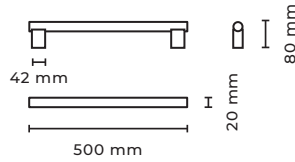

MEA

Wall / Ceiling
50

Type
Material
Environment
Dimensions
Weight
Certification
Bathroom
EU/UK
Lamps

Wall/ceiling light
Solid brass
Indoors
500 x 20 x 80 mm
0.6 kg
IP20 CE
Zone 3
230 V
max. 60 W, S14d,
our suggestion:
1x linear opal LED, 2700 K,
Mains (Phase) dimmable,
EPREL-ID: 566200

Standard finishes:

040 03 101	polished nickel
040 03 201	brushed nickel
040 03 202	brushed brass
040 03 209	blackened brass
040 03 402	aged brass