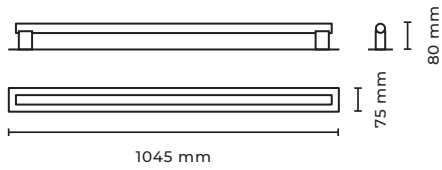

040 03 101	polished nickel
040 03 201	brushed nickel
040 03 202	brushed brass
040 03 209	blackened brass
040 03 402	aged brass

MEA

Wall / Ceiling
30

Type
Material
Environment
Dimensions
Weight
Certification
Bathroom
EU/UK
Lamps

040 04 101	polished nickel
040 04 201	brushed nickel
040 04 202	brushed brass
040 04 209	blackened brass
040 04 402	aged brass

ME A

Ceiling / Wall Plate
100

Type	Wall/ceiling light
Material	Solid brass
Environment	Indoors
Dimensions	1045 x 75 x 80 mm
Weight	1.6 kg
Certification	IP20 CE
Bathroom	Zone 3
EU/UK	230 V
Lamps	max. 120W, S14d, our suggestion: 1 x linear opal LED, 2700 K, Mains (Phase) dimmable, EPREL-ID: 566195