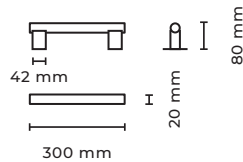

MEA

Wall / Ceiling
30

Type
Material
Environment
Dimensions
Weight
Certification
Bathroom
EU/UK
Lamps

Wall/ceiling light
Solid brass
Indoors
300 x 20 x 80 mm
0.6 kg
IP20 CE
Zone 3
230 V
max. 35 W, S14d,
our suggestion:
1x linear opal LED, 2700 K,
Mains (Phase) dimmable,
EPREL ID 566198

Standard finishes:

040 04 101	polished nickel
040 04 201	brushed nickel
040 04 202	brushed brass
040 04 209	blackened brass
040 04 402	aged brass