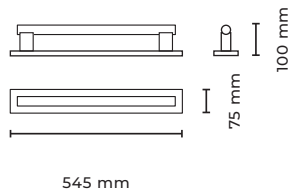

MEA

Wall / Ceiling Base
50

Type Wall/ceiling light
Material Solid brass
Environment Indoors
Dimensions 545 x 75 x 80 mm
Weight 1.1 kg
Certification IP20 CE
Bathroom Zone 3
EU/UK 230 V
Lamps max. 60 W, S14d,
our suggestion:
1x linear opal LED, 2700 K,
Mains (Phase) dimmable,
EPREL-ID: 566200

Standard finishes:

040 06 201 brushed nickel
040 06 202 brushed brass