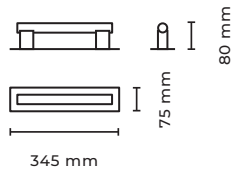

040 04 101	polished nickel
040 04 201	brushed nickel
040 04 202	brushed brass
040 04 209	blackened brass
040 04 402	aged brass

ME A

Ceiling / Wall Plate
100

Type	Wall/ceiling light
Material	Solid brass
Environment	Indoors
Dimensions	1045 x 75 x 80 mm
Weight	1.6 kg
Certification	IP20 CE
Bathroom	Zone 3
EU/UK	230 V
Lamps	max. 120W, S14d, our suggestion: 1 x linear opal LED, 2700 K, Mains (Phase) dimmable, EPREL-ID: 566195

Standard finishes:

040 05 201	brushed nickel
040 02 202	brushed brass

ME A

Ceiling / Wall Plate
50

Type	Wall/ceiling light
Material	Solid brass
Environment	Indoors
Dimensions	545 x 75 x 80 mm
Weight	1.1 kg
Certification	IP20 CE
Bathroom	Zone 3
EU/UK	230 V
Lamps	max. 60 W, S14d, our suggestion: 1x linear opal LED, 2700 K, Mains (Phase) dimmable, EPREL-ID: 566200

Standard finishes:

040 06 201	brushed nickel
040 06 202	brushed brass

ME A

Ceiling / Wall Plate
30

Type	Wall/ceiling light
Material	Solid brass
Environment	Indoors
Dimensions	345 x 75 x 80 mm
Weight	0.6 kg
Certification	IP20 CE
Bathroom	Zone 3
EU/UK	230 V
Lamps	max. 35 W, S14d, our suggestion: 1x linear opal LED, 2700 K, Mains (Phase) dimmable, EPREL ID 566198