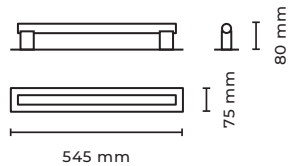

040 04 101	polished nickel
040 04 201	brushed nickel
040 04 202	brushed brass
040 04 209	blackened brass
040 04 402	aged brass

ME A

Ceiling / Wall Plate
100

Type	Wall/ceiling light
Material	Solid brass
Environment	Indoors
Dimensions	1045 x 75 x 80 mm
Weight	1.6 kg
Certification	IP20 CE
Bathroom	Zone 3
EU/UK	230 V
Lamps	max. 120W, S14d, our suggestion: 1 x linear opal LED, 2700 K, Mains (Phase) dimmable, EPREL-ID: 566195

Standard finishes:

040 05 201	brushed nickel
040 02 202	brushed brass

ME A

Ceiling / Wall Plate
50

Type	Wall/ceiling light
Material	Solid brass
Environment	Indoors
Dimensions	545 x 75 x 80 mm
Weight	1.1 kg
Certification	IP20 CE
Bathroom	Zone 3
EU/UK	230 V
Lamps	max. 60 W, S14d, our suggestion: 1x linear opal LED, 2700 K, Mains (Phase) dimmable, EPREL-ID: 566200