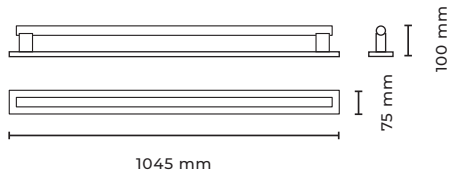

MEA

Wall / Ceiling Base
100

Type Wall/ceiling light
Material Solid brass
Environment Indoors
Dimensions 1045 x 75 x 100 mm
Weight 1.6 kg
Certification IP20 CE
Bathroom Zone 3
EU/UK 230 V
Lamps max. 120W, S14d,
our suggestion:
1 x linear opal LED, 2700 K,
Mains (Phase) dimmable,
EPREL-ID: 566195

Standard finishes:

040 05 201 brushed nickel
040 02 202 brushed brass