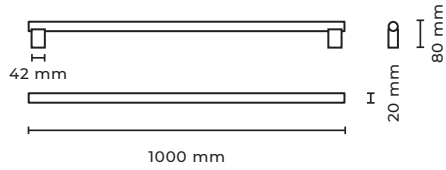

1000/500/300 mm x 80 mm

1.1kg

IP20 CE

230 V

2 x round flat Ø 60mm

max. 120W, S14d,

our suggestion:

1 x linear opal LED, 2700 K,

MEA

Wall / Ceiling
100

Type
Material
Environment
Dimensions
Weight
Certification
Bathroom
EU/UK
Lamps

Wall/ceiling light
Solid brass
Indoors
1000 x 20 x 80 mm
0.6 kg
IP20 CE
Zone 3
230 V
max. 120W, S14d,
our suggestion:
1 x linear opal LED, 2700 K,
Mains (Phase) dimmable,
EPREL-ID: 566195

Standard finishes:

040 05 201	brushed nickel
040 02 202	brushed brass

ME A

Ceiling / Wall Plate
50

Type	Wall/ceiling light
Material	Solid brass
Environment	Indoors
Dimensions	545 x 75 x 80 mm
Weight	1.1 kg
Certification	IP20 CE
Bathroom	Zone 3
EU/UK	230 V
Lamps	max. 60 W, S14d, our suggestion: 1x linear opal LED, 2700 K, Mains (Phase) dimmable, EPREL-ID: 566200

Standard finishes:

040 06 201	brushed nickel
040 06 202	brushed brass

ME A

Ceiling / Wall Plate
30

Type	Wall/ceiling light
Material	Solid brass
Environment	Indoors
Dimensions	345 x 75 x 80 mm
Weight	0.6 kg
Certification	IP20 CE
Bathroom	Zone 3
EU/UK	230 V
Lamps	max. 35 W, S14d, our suggestion: 1x linear opal LED, 2700 K, Mains (Phase) dimmable, EPREL ID 566198