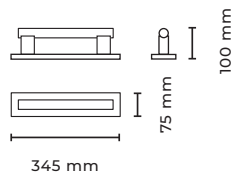

MEA

Wall / Ceiling Base
30

Type Wall/ceiling light
Material Solid brass
Environment Indoors
Dimensions 345 x 75 x 100 mm
Weight 0.6 kg
Certification IP20 CE
Bathroom Zone 3
EU/UK 230 V
Lamps max. 35 W, S14d,
our suggestion:
1x linear opal LED, 2700 K,
Mains (Phase) dimmable,
EPREL ID 566198

Standard finishes:

040 07 201 brushed nickel
040 07 202 brushed brass