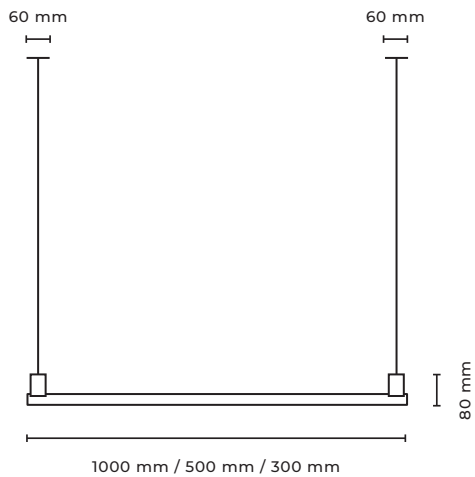

ME A

Suspension
100

Type

Material

Environment

Cable Length

Dimensions

Weight

1000/500/300 mm x 80 mm

1.1kg

IP20 CE

230 V

2 x round flat Ø 60mm

max. 120W, S14d,

our suggestion:

1 x linear opal LED, 2700 K,

MEA

Wall / Ceiling
100

Type
Material
Environment
Dimensions
Weight
Certification
Bathroom
EU/UK
Lamps

Wall/ceiling light
Solid brass
Indoors
1000 x 20 x 80 mm
0.6 kg
IP20 CE
Zone 3
230 V
max. 120W, S14d,
our suggestion:
1 x linear opal LED, 2700 K,
Mains (Phase) dimmable,
EPREL-ID: 566195

040 04 101	polished nickel
040 04 201	brushed nickel
040 04 202	brushed brass
040 04 209	blackened brass
040 04 402	aged brass

ME A

Ceiling / Wall Plate
100

Type	Wall/ceiling light
Material	Solid brass
Environment	Indoors
Dimensions	1045 x 75 x 80 mm
Weight	1.6 kg
Certification	IP20 CE
Bathroom	Zone 3
EU/UK	230 V
Lamps	max. 120W, S14d, our suggestion: 1 x linear opal LED, 2700 K, Mains (Phase) dimmable, EPREL-ID: 566195